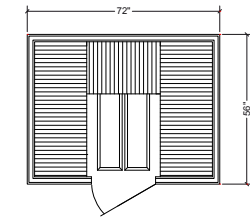

S 840

4-person
56" x 72" x 76^{3/8}" (WxDxH)
20 amp/120V