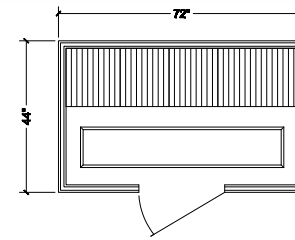

S 810

1-person
36" x 36" x 76^{3/8}" (WxDxH)
15 amp/120V

S 820

2-person
40" x 48" x 76^{3/8}" (WxDxH)
15 amp/120V

S 825

3-person
44" x 64" x 76^{3/8}" (WxDxH)
20 amp/120V

S 830

3-person
44" x 72" x 76^{3/8}" (WxDxH)
20 amp/120V

S 840

4-person
56" x 72" x 76^{3/8}" (WxDxH)
20 amp/120V

S 870

3-person
52" x 52" x 76^{3/8}" (WxDxH)
15 amp/120V

S 880

4-person
60" x 60" x 76^{3/8}" (WxDxH)
20 amp/120V

ALL PURE INFRA SAUNAS INCLUDE:

- By far the lowest EMR/EF of any infrared bathing system —beats even Sweden's tough standards.
- Exclusive EvenHeat technology—warms quickly and evenly with no "cold" spots.
- Finishing in clear Canadian Hemlock for its sturdy quality and beauty.
- Prefabricated panels for fast assembly with no tools —you can enjoy the full detox and relaxation benefits of your Pure Infra sauna within an hour of delivery.
- Full glass fronts and tempered, top quality floor to ceiling glass doors