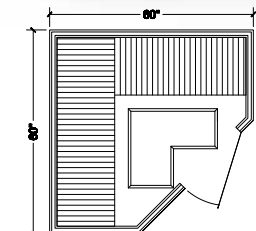

S 810

1-person
36" x 36" x 76^{3/8}" (WxDxH)
15 amp/120V

S 820

2-person
40" x 48" x 76^{3/8}" (WxDxH)
15 amp/120V

S 825

3-person
44" x 64" x 76^{3/8}" (WxDxH)
20 amp/120V

S 830

3-person
44" x 72" x 76^{3/8}" (WxDxH)
20 amp/120V

S 840

4-person
56" x 72" x 76^{3/8}" (WxDxH)
20 amp/120V

S 870

3-person
52" x 52" x 76^{3/8}" (WxDxH)
15 amp/120V

S 880

4-person
60" x 60" x 76^{3/8}" (WxDxH)
20 amp/120V

ALL PURE INFRA SAUNAS INCLUDE:

- By far the lowest EMR/EF of any infrared bathing system —beats even Sweden's tough standards.
- Exclusive EvenHeat technology—warms quickly and evenly with no "cold" spots.
- Finishing in clear Canadian Hemlock for its sturdy quality and beauty.
- Prefabricated panels for fast assembly with no tools —you can enjoy the full detox and relaxation benefits of your Pure Infra sauna within an hour of delivery.
- Full glass fronts and tempered, top quality floor to ceiling glass doors