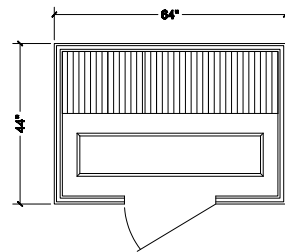

S 810

1-person
36" x 36" x 76^{3/8}" (WxDxH)
15 amp/120V

S 820

2-person
40" x 48" x 76^{3/8}" (WxDxH)
15 amp/120V

S 825

3-person
44" x 64" x 76^{3/8}" (WxDxH)
20 amp/120V

S 830

3-person
44" x 72" x 76^{3/8}" (WxDxH)
20 amp/120V

S 840

4-person
56" x 72" x 76^{3/8}" (WxDxH)
20 amp/120V

S 870

3-person
52" x 52" x 76^{3/8}" (WxDxH)
15 amp/120V

S 880

4-person
60" x 60" x 76^{3/8}" (WxDxH)
20 amp/120V

ALL PURE INFRA SAUNAS INCLUDE:

- By far the lowest EMR/EF of any infrared bathing system —beats even Sweden's tough standards.
- Exclusive EvenHeat technology—warms quickly and evenly with no "cold" spots.
- Finishing in clear Canadian Hemlock for its sturdy quality and beauty.
- Prefabricated panels for fast assembly with no tools —you can enjoy the full detox and relaxation benefits of your Pure Infra sauna within an hour of delivery.
- Full glass fronts and tempered, top quality floor to ceiling glass doors