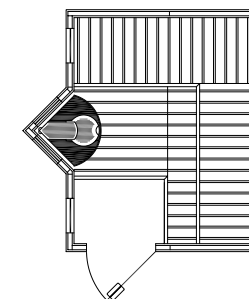

Luna 6'x7' w/Saunatonnttu