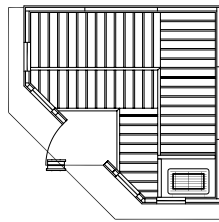

Moonlight 7'x7' w/FSO