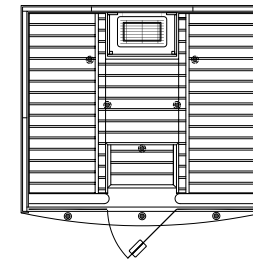

DESIGNER SAUNAS

Solace Sauna

- Outside dimensions: Depth 72", Width 84", Height 84". With ceiling overhang, O.D. is 77" Deep.
- Elegant curved overhanging ceiling on front, including exterior low-voltage puck lighting.
- Low voltage interior lighting, including color light therapy system.
- Contemporary European design with wall-to-wall and floor-to-ceiling glass on front sauna wall, including frameless door. All-glass front provides a warm glow when viewing from outside, and a panoramic view from inside.
- Clear Canadian Hemlock interior and exterior, combined with Abachi benches and backrests (Nordic White Spruce or Cedar also available).
- Deco-style bench system with wall-to-wall middle platform; bench ends have integral armrests for added comfort.
- Bench layout is ideal for two people to lie down at the same time (4-6 seated).
- As shown, sauna includes FSO heater series, but can be upgraded to Tonttu series.