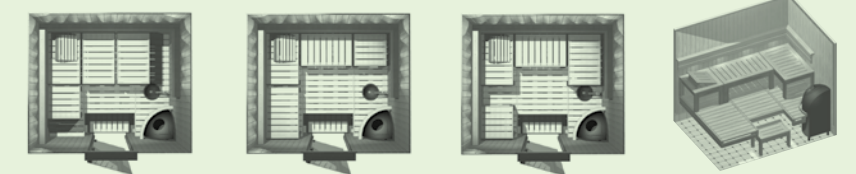

6' d x 7' w Deco sauna with L-bench configuration

CAD examples shown above show the variety of bench layout options in a 6'x7' sauna room. Finnleo-Deco systems are available in a wide range of room sizes and layouts. Call Finnleo for design assistance.

THE INTERIOR SYSTEMS INCLUDE DECO DESIGN DETAILS SUCH AS

- Furniture quality benches on a wall-to-wall platform
- Moveable bench sections to create maximum flexibility for sitting or lying down
- Middle platform section tilts up for easy cleaning of floor
- Optional fiber optic lighting system integrated into the custom backrests and water bowl
- Optional Deco glass water bowl with faucet
- Available in a wide range of Finnleo Saunas, including modular sauna rooms and Custom Cut sauna rooms
- Bench layout/design can be customized to fit desires of the end-user
- Available in NordicWhite Spruce/Abachi (standard), Canadian Hemlock/Abachi, or Western Red Cedar