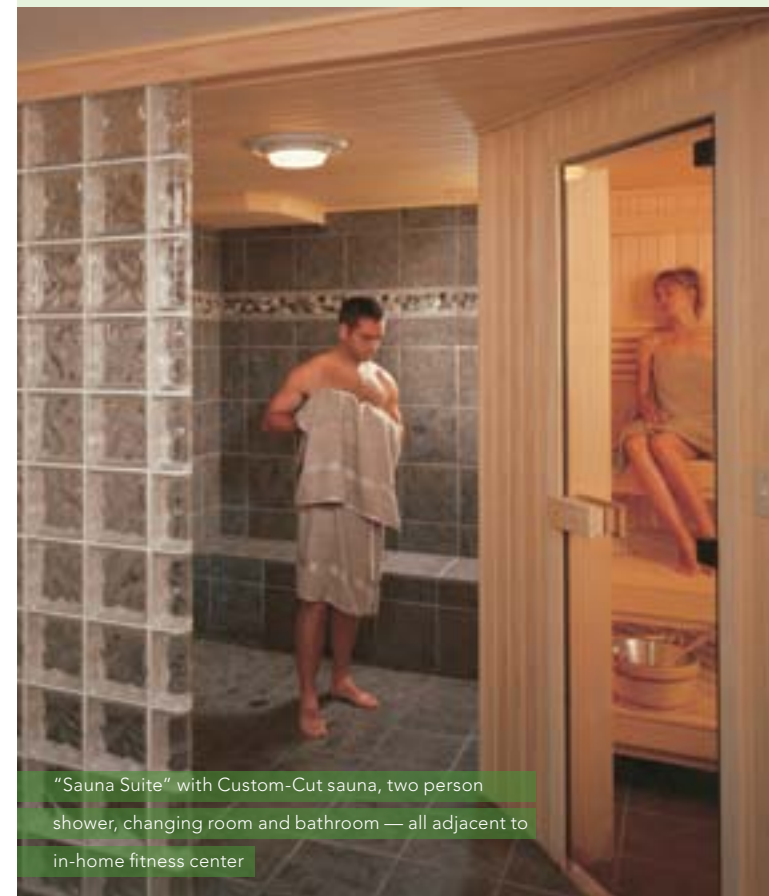

"Sauna Suite" with Custom-Cut sauna, two person shower, changing room and bathroom — all adjacent to in-home fitness center