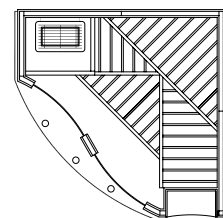

Amberlight 6'x6' w/FSO