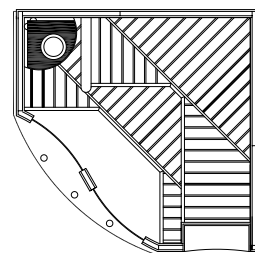

Amberlight 7'x7' w/Pikkutonttu