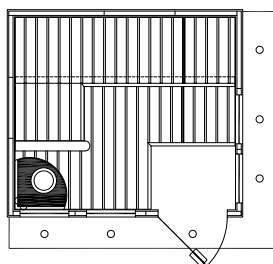

Mystique Sauna

- Outside dimensions: Depth 72", Width 813/4", Height 84". With ceiling overhang, O.D. is 82 7/8" D x 93"W.
- Overhanging ceiling on front and side, including integral low-voltage puck lighting.
- Expansive use of bronze-tinted glass with four sidelight windows and an all-glass door, creates a warm glow when viewing from outside, and a panoramic view from inside.
- "Latte" Interior has dark and light contrasting woods, using oil-rubbed Western Red Cedar with Abachi highlights.
- Biodegradable oil treatment brings out the richness of the wood, has no surface residue and aids in keeping the benches clean.
- Deco-style benches with wall-to-wall middle platform, and L-shaped upper benches, integral arm rest.
- Low-voltage lighting system integral with backrests, for special interior ambience.
- The Mystique includes the upgrade heater, Pikkutonnttu with Digi-1 control. Standard wall heaters can also be used.

Mystique w/Pikkutonnttu