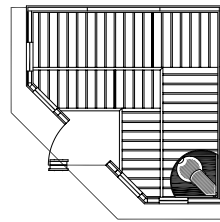

Moonlight 7'x7' w/Standard int. and Saunatonnttu