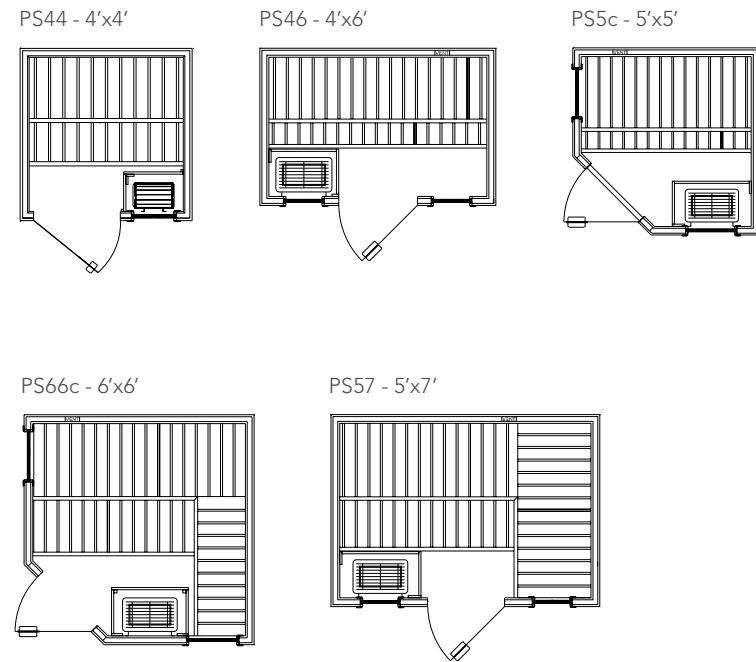

PASSPORT SAUNAS

All Passport Saunas Include

- Clear Canadian Hemlock interior and exterior
- Exterior finished with biodegradable wood treatment for luxurious look and for ease in maintenance
- Stereo/CD sound system
- Ceiling Overhang with internal puck lighting
- Interior low voltage lighting & color therapy lighting system
- Built-in floor with vinyl surface
- Simple hook & pin panel design; easily installs in less than an hour
- Stainless steel Junior or Viki wet/dry sauna heater
- SaunaLogic Digital controls
- 5 sizes available (4x4, 4x6, 5x5 corner, 5x7 and 6x6 corner)