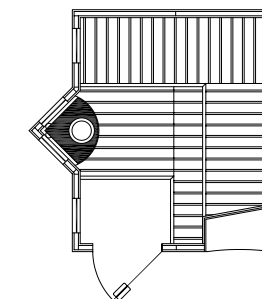

Luna 6'x7' w/Pikkutonttu & Ent. Center

Options

- Entertainment Center
- Heater Options: Pikkutonttu (standard) or Saunatonnttu
- Sunburst Interior