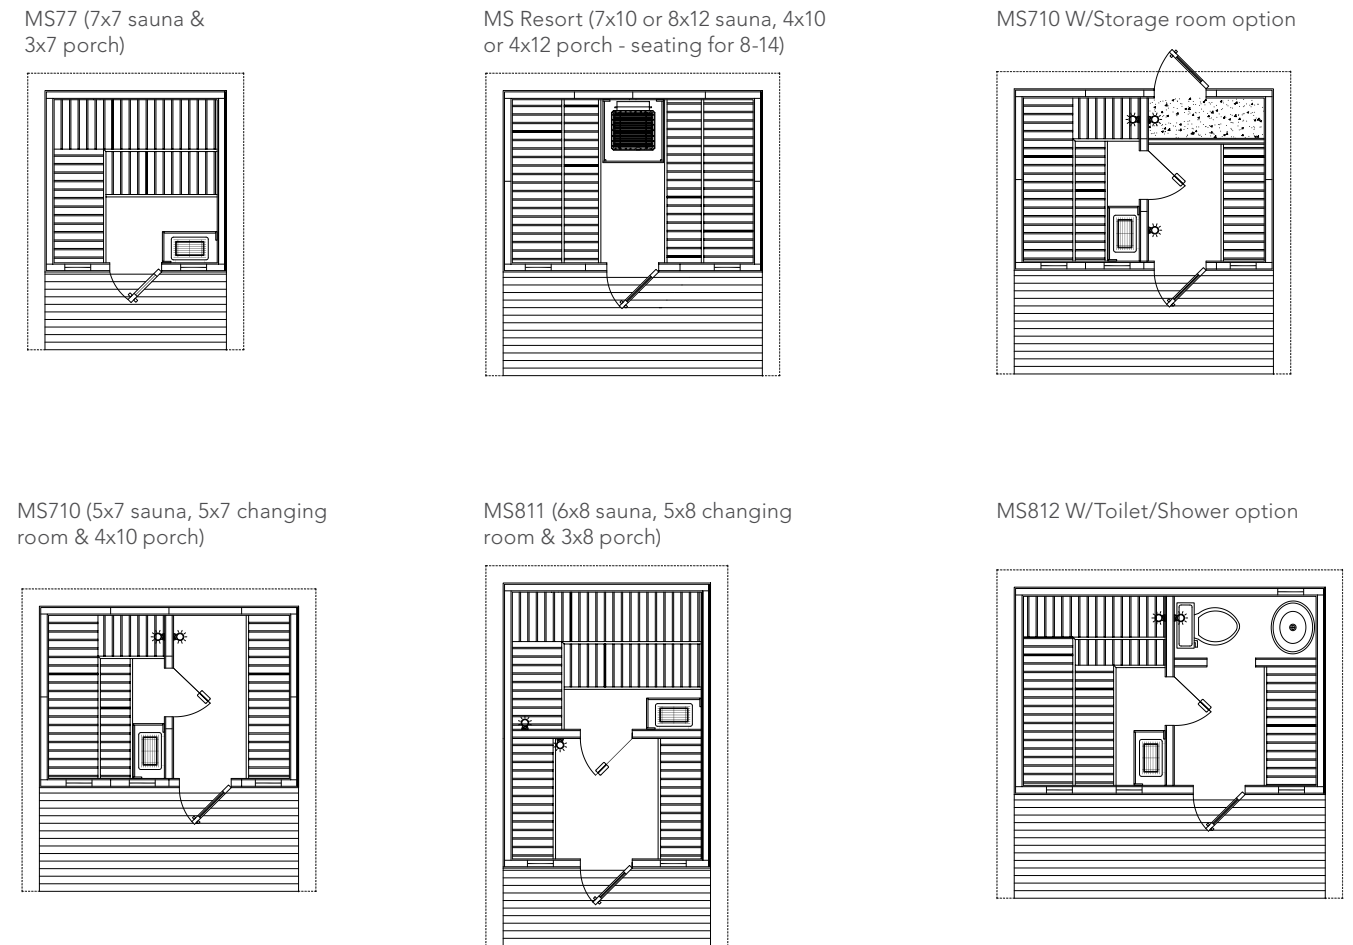

METRO SAUNAS