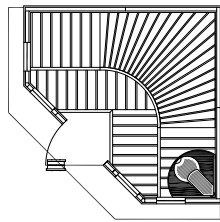

Moonlight 7'x7' w/Sunburst int. and Saunatonnttu