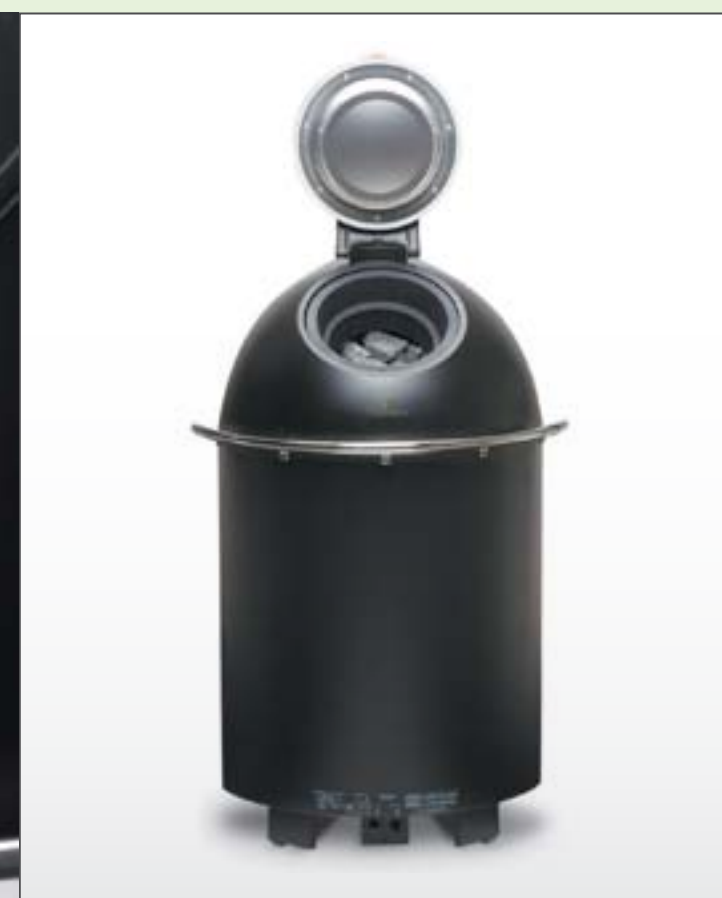

THE SAUNATONNTTU HEATER

- Low 300 W standby power, 200 lbs rock capacity and unique black insulation shell ensure genuine sauna heat quality is stored and available as you want it.
- Patented insulation system is cool on the outside, minimizing safety distances and giving you more freedom in layout design.
- Compact (size 19 3/4 x 43 x 19 3/4 ") yet high capacity and output.

- Part of the famous RATIA collection — professional world-class design with the latest sauna heating innovations and functions.
- Can be mounted free-standing or sunk into the floor or bench of your sauna.
- Easy to clean and maintain, guaranteed for years of trouble-free performance.