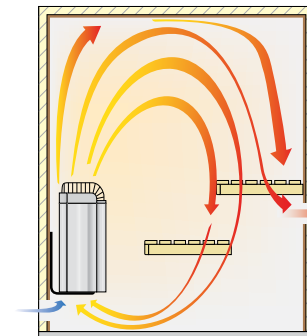

FINNLEO WALL-MOUNTED AND FLOOR STANDING HEATERS FEATURE

- More rocks in direct contact with elements, ensuring a softer, gentler and more even sauna climate
- Open air flow design to allow quick, effective heating with efficient energy use
- Double-wall structural shell minimizes surface temperatures, preventing accidental burns and adding to the comfort
- Heat shield in attractive stainless steel finish adds a modern feel to sauna decor
- Safety tested and listed for years of worry-free performance