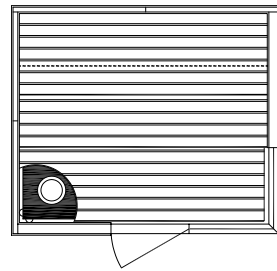

Reflections w/Pikkutonttu

DESIGNER SAUNAS

Aurora Sauna

- Outside dimensions: Depth 72", Width 84", Height: 84"
- Includes two curved sidelight windows, arched ceiling, all-glass door, corner valence lighting, backrests, bench skirt, matching curved heater guard
- Available in two layouts: two or three benches
- Sauna heater: 6.0kW
- Natural wood exterior
- Available in Nordic White Spruce/Abachi (standard) or your choice of Western Red Cedar or Canadian Hemlock