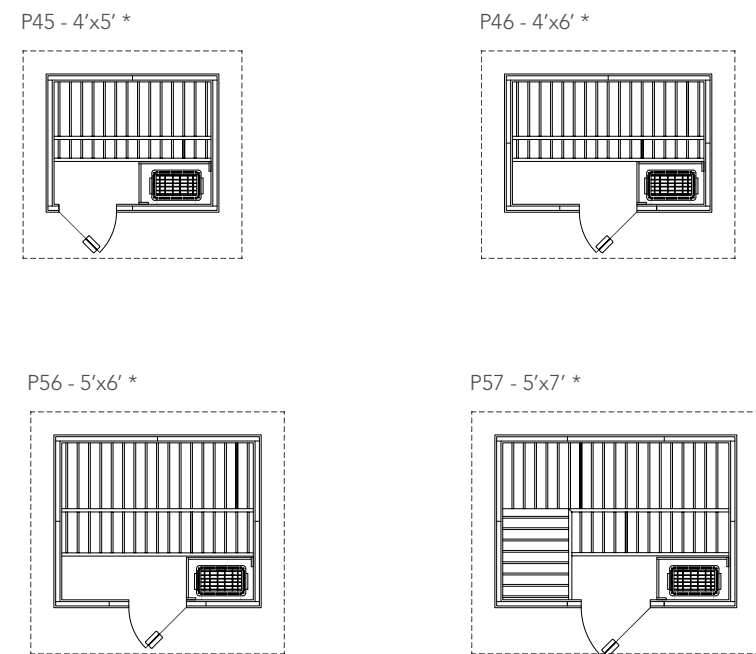

PATIO SAUNAS

Patio Sauna Includes The Following Standard Features

- Nordic White Spruce walls and ceiling, Abachi backrests, headrests, heater guard and duckboard
- Pre-built, prefitted wall and ceiling panels all completely blind nailed
- Built-in floor with attractive water resistant vinyl flooring
- Constructed on cedar runners
- Cathedral ceiling with exposed wood beams
- FSO Heater with digital control
- Bucket, ladle, light, and thermometer
- Roof kit in easy-to-install panels

Options Available:

- Maintenance free siding
- Metal roof or Cedar Shingles
- Heater Upgrade: Pikkutonttu

* Dashed line = roof overhang

Metro Series Sauna Include

- Four sizes/models with all-glass interior door
- Insulated 4 1/4" panels for walls, ceiling and roof
- Nordic Spruce T&G on interior and exterior
- Changing room standard on MS 710, 811 and 812
- Pre-hung exterior door with window and grid
- Sauna interior includes Abachi pre-built benches, backrests, headrests, heater guard, floor boards
- Sauna heater, rocks and separate control panel
- Bucket, ladle, one or two wall lights, thermometer
- Changing room interior includes pre-built bench, backrest and 4-peg clothes hanger
- Windows with insulated, tempered glass and grids

Options Available

- Pre-installed dark brown metal roofing
- Maintenance-free T&G siding
- Crank-out screened windows