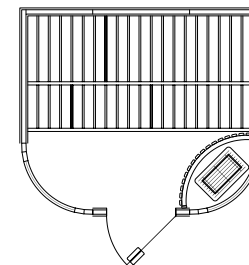

Reflections w/Pikkutonttu

DESIGNER SAUNAS

Aurora Sauna

- Outside dimensions: Depth 72", Width 84", Height: 84"
- Includes two curved sidelight windows, arched ceiling, all-glass door, corner valence lighting, backrests, bench skirt, matching curved heater guard
- Available in two layouts: two or three benches
- Sauna heater: 6.0kW
- Natural wood exterior
- Available in Nordic White Spruce/Abachi (standard) or your choice of Western Red Cedar or Canadian Hemlock