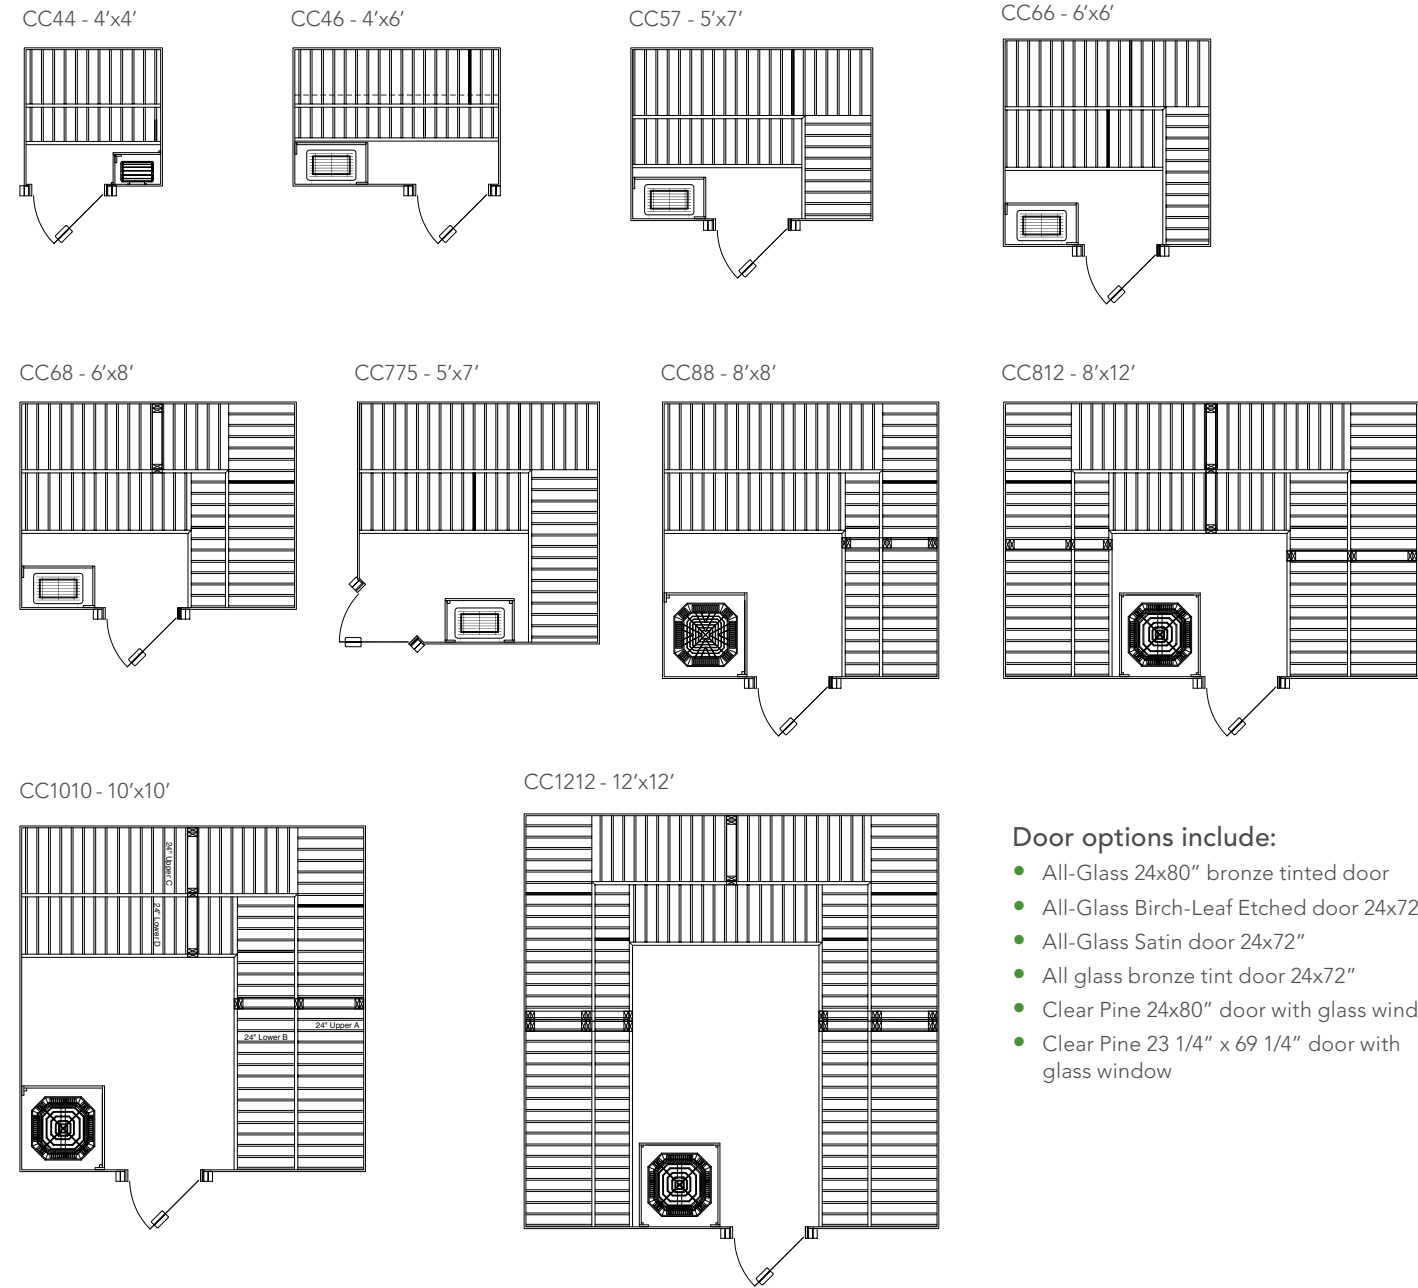

CUSTOM-CUT SAUNAS

1. **Door options include:**
2. All-Glass 24x80" bronze tinted door
   - All-Glass Birch-Leaf Etched door 24x72"
   - All-Glass Satin door 24x72"
   - All glass bronze tint door 24x72"
   - Clear Pine 24x80" door with glass window
   - Clear Pine 23 1/4" x 69 1/4" door with glass window

All Finnleo® Custom-Cut Saunas include

- Interior walls and ceiling, cut-to-length tongue and groove, Nordic White Spruce (or other woods of your choice)
- All interior trim
- A genuine Finnleo® heater, rocks and heater guard
- Pre-assembled benches, headrests and backrests. Widest standard bench widths in the industry (24" wide for sauna depths 5' or more)
- Pre-hung All-Glass door (or other door options)
- Room light, duckboard flooring, thermometer, and foil vapor barrier
- Stainless Steel or Copper bucket, ladle, and all hardware
- Manufactured in the USA by Finnleo®. Choose from six door options, several interior options, and four wood options: Nordic Whitewoods and Abachi — the trademark of Finnleo® Saunas, or clear Western Red Cedar, or Canadian Hemlock with Abachi.