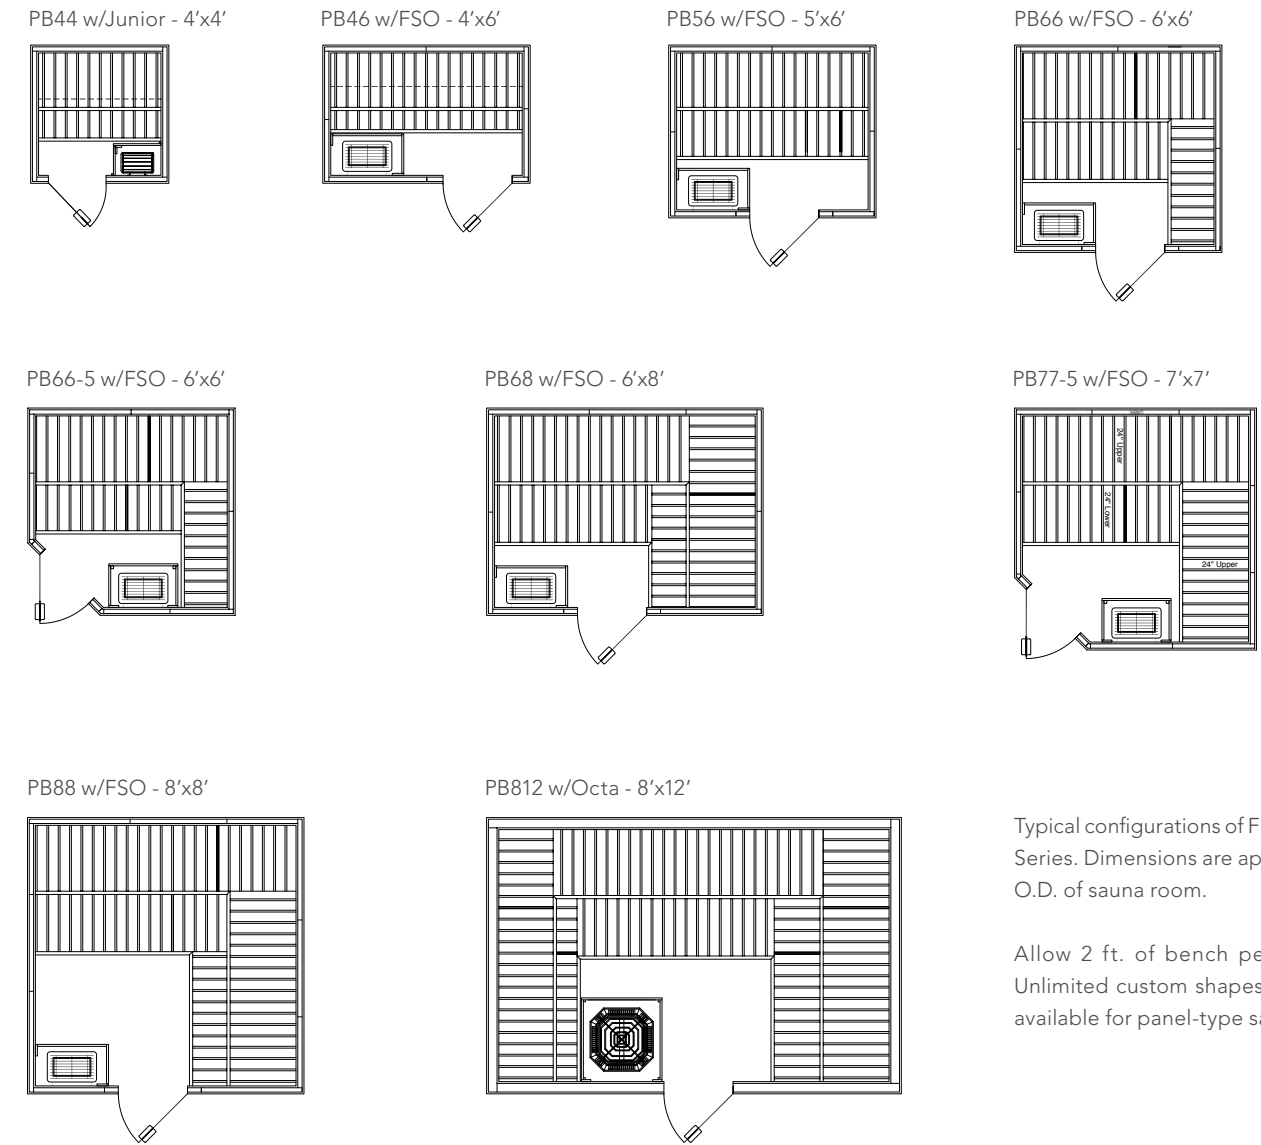

SISU SAUNAS

Typical configurations of Finnleo Sisu Series. Dimensions are approximate O.D. of sauna room.

Allow 2 ft. of bench per person. Unlimited custom shapes and sizes available for panel-type saunas.

All Sisu Packages Include

- Abachi benches, backrests, headrests, heater guard and duck boards
- Prebuilt, prefitted wall and ceiling panels — all completely blind nailed, Nordic White Spruce interior and exterior
- Prehung all-glass door, hinged left or right, premounted in its own panel
- Heater, rocks, bucket, ladle, light, thermometer and necessary hardware
- Manufactured in the USA by Finnleo
- Quick and easy assembly make Sisu the clear choice

Options Available:

- Entertainment Center
- Heater Upgrades: Steamy, Pikkutonttu, Saunatonnttu, Digital
- Sunburst Interior for all sauna 5' and larger
- Deluxe "Sunburst" interiors