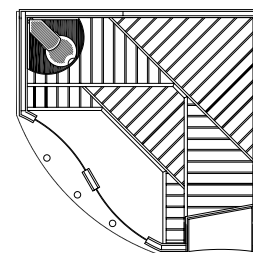

Amberlight 6'x6' w/Saunatonnttu & Ent. Center