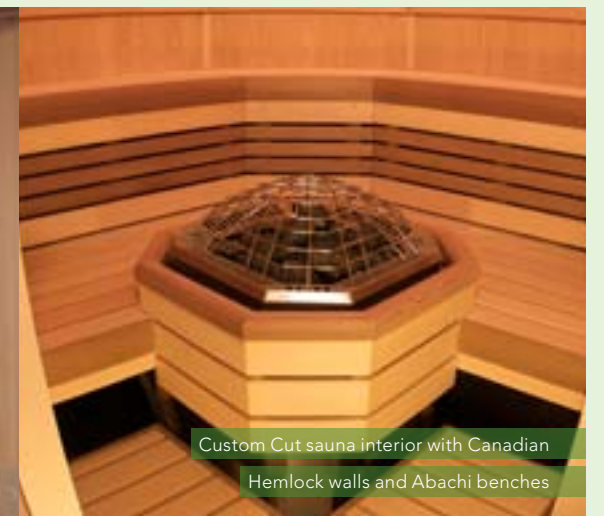

CUSTOM-CUT SAUNAS

Finnleo Custom-Cut saunas give you options you might not have thought possible. Personal design preferences. Solutions for odd or limited spaces. The beauty of a Custom-Cut solution is you get to have your sauna, your way—and still benefit from Finnleo materials, expertise, and quality engineering.

HAVE IT YOUR WAY

Finnleo Custom-Cut saunas are perfect for homes, hotels, corporate fitness centers, health clubs... The possibilities are endless. Custom-Cut saunas are hand made using the highest quality Nordic white-woods for the walls and ceiling, and elegant Abachi for the interior furnishings — just like in the finest saunas of Europe.

Finnleo's commitment to detail shows throughout the sauna, particularly in the bench construction. Custom-Cut saunas include a European style all-glass door, or you can choose from other Finnleo door options. You can even choose your preferred wood for paneling and furnishings.

Hand-crafted to your plan, we'll pre-cut the finest materials for your walls and ceiling and pre-build the benches and door — all for final installation on your framed walls. Simply provide the inside dimensions of the framed walls, the door location and your preference for bench configuration. We'll do the rest.

Innovative use of glass windows and doors, unusual angles, unique bench configurations — with a Finnleo Custom-Cut sauna, almost anything is possible. And if you need help with planning or in choosing from various options, simply call, email or fax us. We'll be there to provide free recommendations and CAD drawings.

ALL CUSTOM-CUT PACKAGES INCLUDE