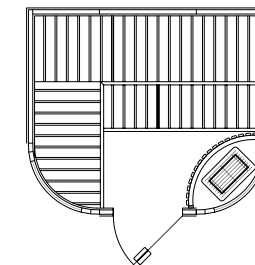

Aurora 6'x7' FSO & third bench

Options

- Entertainment Center
- Heater Upgrades: Steamy, Digital
- Digital Sunburst Interior